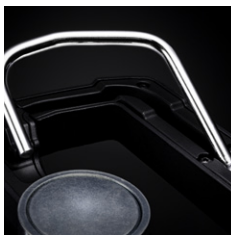

4500
LUMEN

3 1/2 - 15H
RUNTIME

74M
RANGE

IP65/IK07
IP RATING

NEW SP-4500 - RECHARGEABLE BLUETOOTH SPEAKER WORK LIGHT

- 4500 lumen 45W white COB LED, 6500K
- High quality integrated 10W Bluetooth speaker
- Dual power - rechargeable & mains powered
- Power bank function for charging devices
- Ultra tough nylon-polymer construction
- Concealed 360° rotating aluminium hanging hook
- 140° vertical adjustable body to angle light
- IP65 dust & water resistant
- IK07 shock proof - 2m drop resistant
- 5 Battery level and charging indicator lights
- Multi-country mains charger included
- 3 1/2 hours charge time
- Optional extra magnet and tripods available

BATTERY 11.1v 5200mAh Li-ion
Rechargeable Battery

WEIGHT 1560g

DIMENSION 210 x 210 x 100mm

CONCEALED ALUMINIUM
HANGING HOOK

BATTERY LEVEL AND
CHARGING INDICATOR LIGHTS