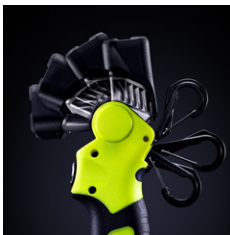

700
LUMEN

3 1/2 - 180H
RUNTIME

31 M
RANGE

IP65
IP RATING

NEW RA-700R - HIGH CRI RECHARGEABLE RIGHT ANGLE WORK LIGHT

- 700 Lumen high CRI 96+ White 6500K COB LED
- With red static & flashing modes
- 130° Rotating head to angle the light output
- Super tough copolymer, TPR & aluminium construction
- Glow-in-the-dark strip around reflector for extra visibility
- Strong magnetic base
- Convenient magnetic charging station
- Detachable 140° rotating hanging hook
- IP65 dust & water resistant
- High power 4500mAh li-ion battery
- Battery level and charging indicator LED
- Faster 2A USB-C charging - 3 hour charge time
- 1m high quality USB-C cable included

BATTERY 3.7v 4500mAh Li-ion Rechargeable Battery
WEIGHT 222g (light only) / 252g (with charging base)
DIMENSION 85 x 184 x 54mm (folded) / 76 x 186 x 54mm (extended)

USB
TYPE-C

130° ROTATING HEAD & HANGING HOOK

REMOVABLE 140° ROTATING HANGING HOOK