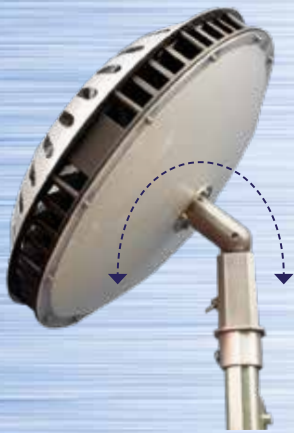

New Lunar Star 40K

High Energy Efficient Site Light with Multi-directional Rotation

SITE LIGHTS

Sky Hook
Ideal for hanging the light head from scaffolding

Extends to 4m

- 40,000lm
- 360° Beam
- 110v or 240V
- IP54 | IK08

- Mains or generator powered including GenZero battery generators
- Fast, safe, one person deployment
- Lightweight only 7.8kg
- Fitted with 14640 spigot
- Optional 4m winch tripod
- Easy to store and transport
- Indoor or outdoor use

	40,000 Lumens
	360 Degree beam
	110V or 240V
MODE	High
	IP54 IK08
	200 x 400mm Ø
	7.8kg
CODE	NSLUNARSTAR40K

Supplied with 5m cable, protective light head carry bag and sky hook

Optional Accessories:

Tripod: SPTRIOPOD4

14 Metre extension lead: SPCABLE14M

CAN BE POWERED BY
GENZERO P32
BATTERY POWER GENERATORS

Winch tripod
Safely raise the light head up to 4 metres

Tripod mountable check optional accessories for more details